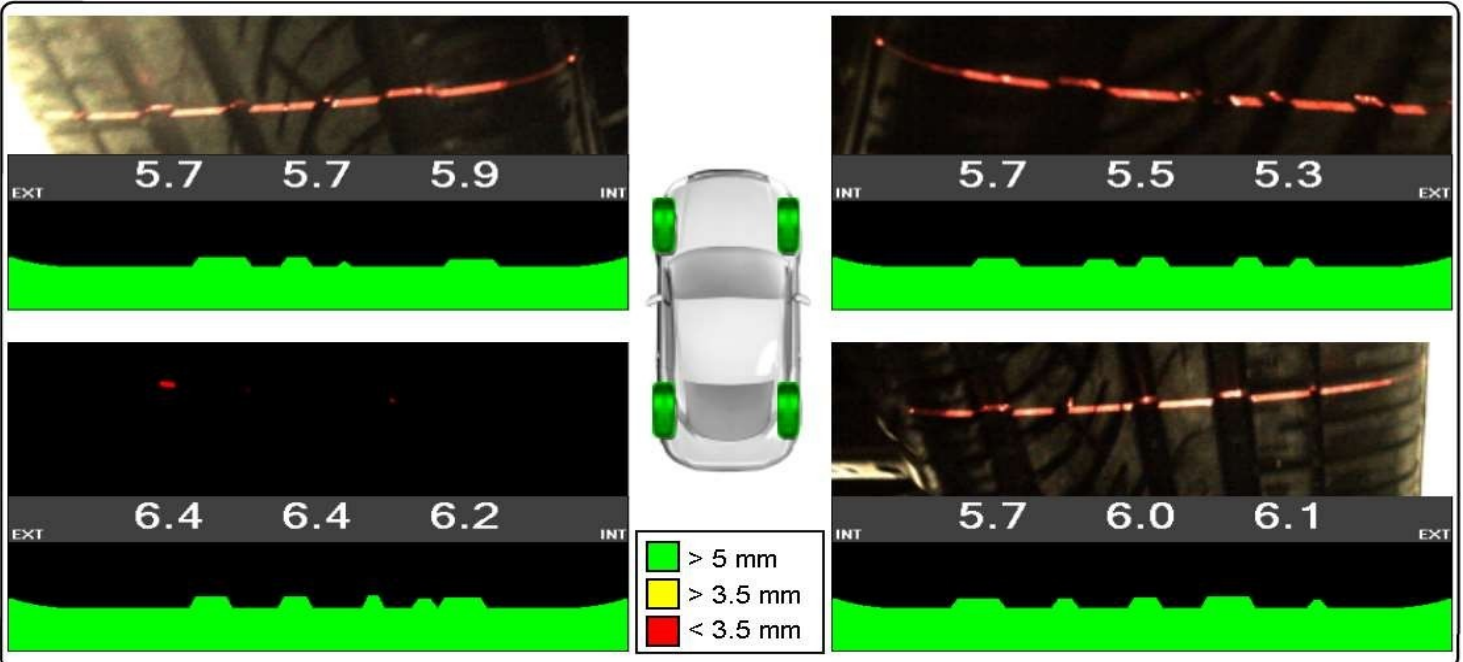

Ravaglioli

Vehicle data

NISSAN QASHQAI
Km 129721

Plate

5/18/2020 11:48 AM

Braking distance

New tires (8 mm)

Your tires

+ 5 m

150 Km/h on wet road

100 m

Diagnostics

- > Exchange tires between front/rear
- > Anomalous tread consumption. Check tire pressure.